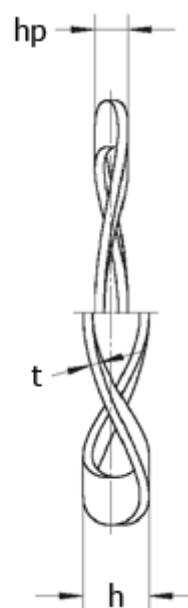

Article number: 22012810

Description: Wave washer L&M 54x45x0,5 K2  
for bearing : 6006, 16006

## Measures

d1	= 44.80	Weight (kg) / 100 pcs = 0.280
d2	= 53.70	
F (N) at hp	= 260.0	
For bearing	= 6006	
h	= 3.6	
hp	= 1.55	
t	= 0.50	
Waves	= 4	